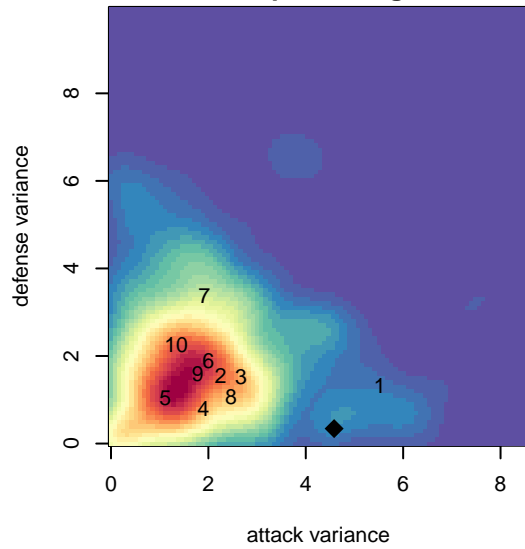

RVSC Timbers Red B02

Rogue Valley SC
Medford, OR
B02 total strength=1191
attack=5.37 defense=2.81
fall league = SOCL Cascade U15
notes= Couch/Rietman 2014-5

alt names used:
RVT 02B Red

Venues played:
2016 SOCL Cascade U15

**attack and defense variance (black dot)
relative to other teams
and top 10 in region**

**attack and defense rating
relative to others at age
and all opponents in last 13 months**

Performance relative to 13 month average