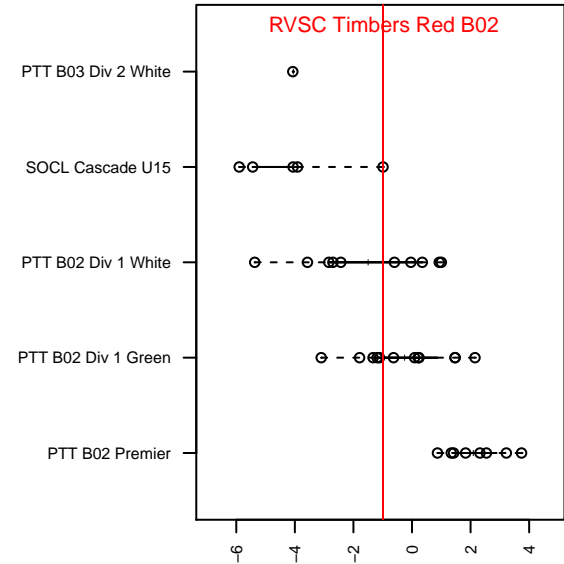

RVSC Timbers Red B02

Rogue Valley SC
Medford, OR
B02 total strength=1191
attack=5.37 defense=2.81
fall league = SOCL Cascade U15
notes= Couch/Rietman 2014-5

alt names used:
RVT 02B Red

Venues played:
2016 SOCL Cascade U15

**attack and defense variance (black dot)
relative to other teams
and top 10 in region**

**attack and defense rating
relative to others at age
and all opponents in last 13 months**

Performance relative to 13 month average

Performance relative to 13 month average

date	home		away		venue	pred.home	pred.away
2016-10-23	Ashland SC Shockwave B02	1	RVSC Timbers Red B02	5	2016 SOCL Cascade U15	0.56	4.23
2016-10-22	RVSC Timbers Red B02	6	Table Rock SC Gunners B02	1	2016 SOCL Cascade U15	9.31	0.31
2016-10-09	RVSC Timbers Red B02	13	BUSC Rebels B02	0	2016 SOCL Cascade U15	13.06	0.55
2016-10-02	BUSC Rebels B02	0	RVSC Timbers Red B02	13	2016 SOCL Cascade U15	0.55	13.06
2016-10-01	RVSC Timbers Red B02	7	Ashland SC Shockwave B02	0	2016 SOCL Cascade U15	4.23	0.56
2016-09-25	RVSC Timbers Red B02	10	GPYSC Vortex Blue B03	1	2016 SOCL Cascade U15	6.76	0.52
2016-09-18	Table Rock SC Gunners B02	1	RVSC Timbers Red B02	10	2016 SOCL Cascade U15	0.31	9.31
2016-09-17	Ashland SC Shockwave B02	1	RVSC Timbers Red B02	1	2016 SOCL Cascade U15	0.56	4.23
2016-09-11	RVSC Timbers Red B02	13	BUSC Rebels B02	0	2016 SOCL Cascade U15	13.06	0.55
2016-09-10	GPYSC Vortex Blue B03	0	RVSC Timbers Red B02	6	2016 SOCL Cascade U15	0.52	6.76